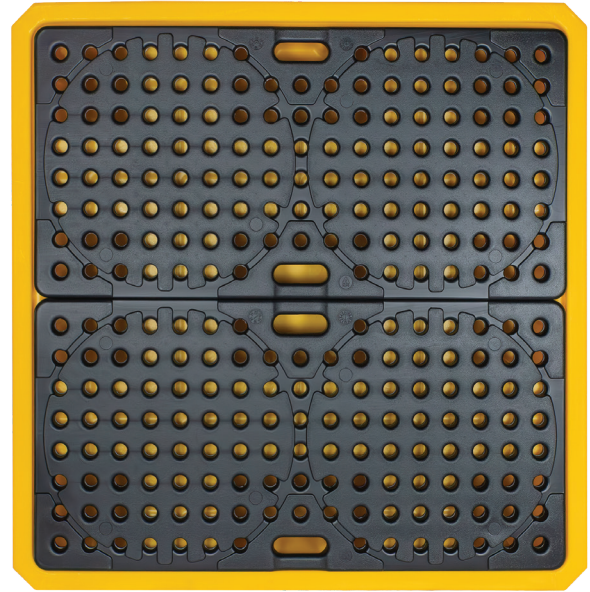

# SpillProtec<sup>™</sup>

## SCW4D80

#### Product Specification

Material	Polyethylene
Colour	Yellow / Black
Size	130x130x10cm
No of Drum	4 Drum
Sump Capacity	80 L
Loading Capacity	3000 Kg